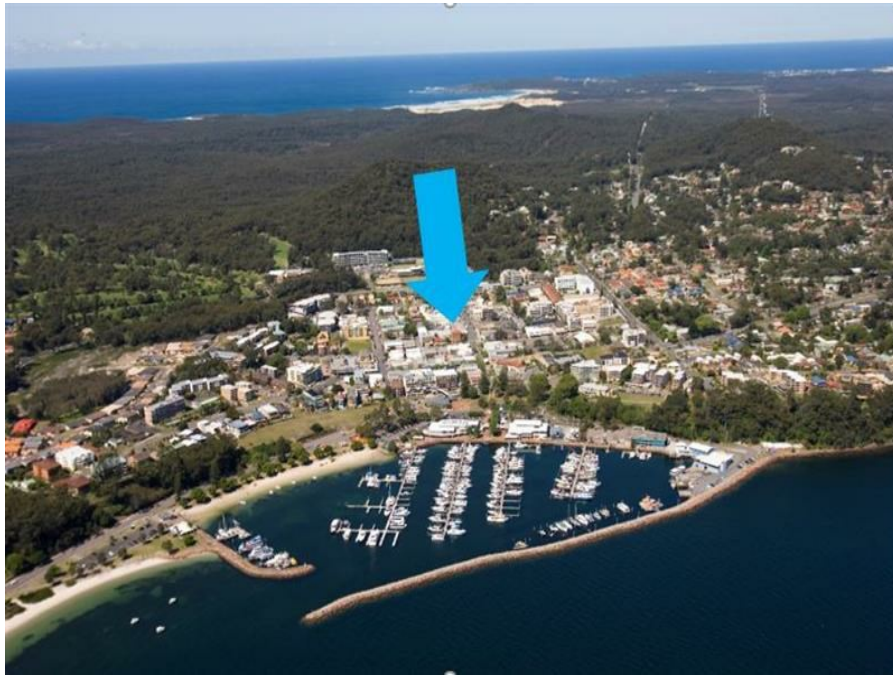

6/45 Donald St, Nelson Bay, NSW 2315

Leased - \$10,140

Office Suite

NELSON BAY CBD: CINEMA MALL SHOP 6

Located in amongst some great retailers including medical/health practitioners, with passing foot traffic heading to the cinema and car parking.